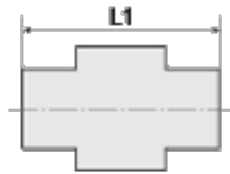

Data Sheet

Article number: 586440188ES

Description: Stainless steel, straight union 44.018-08 ES, Ø8 - G 1/8"
cylindrical thread

Measures

L1 = 22.5

SW = 14